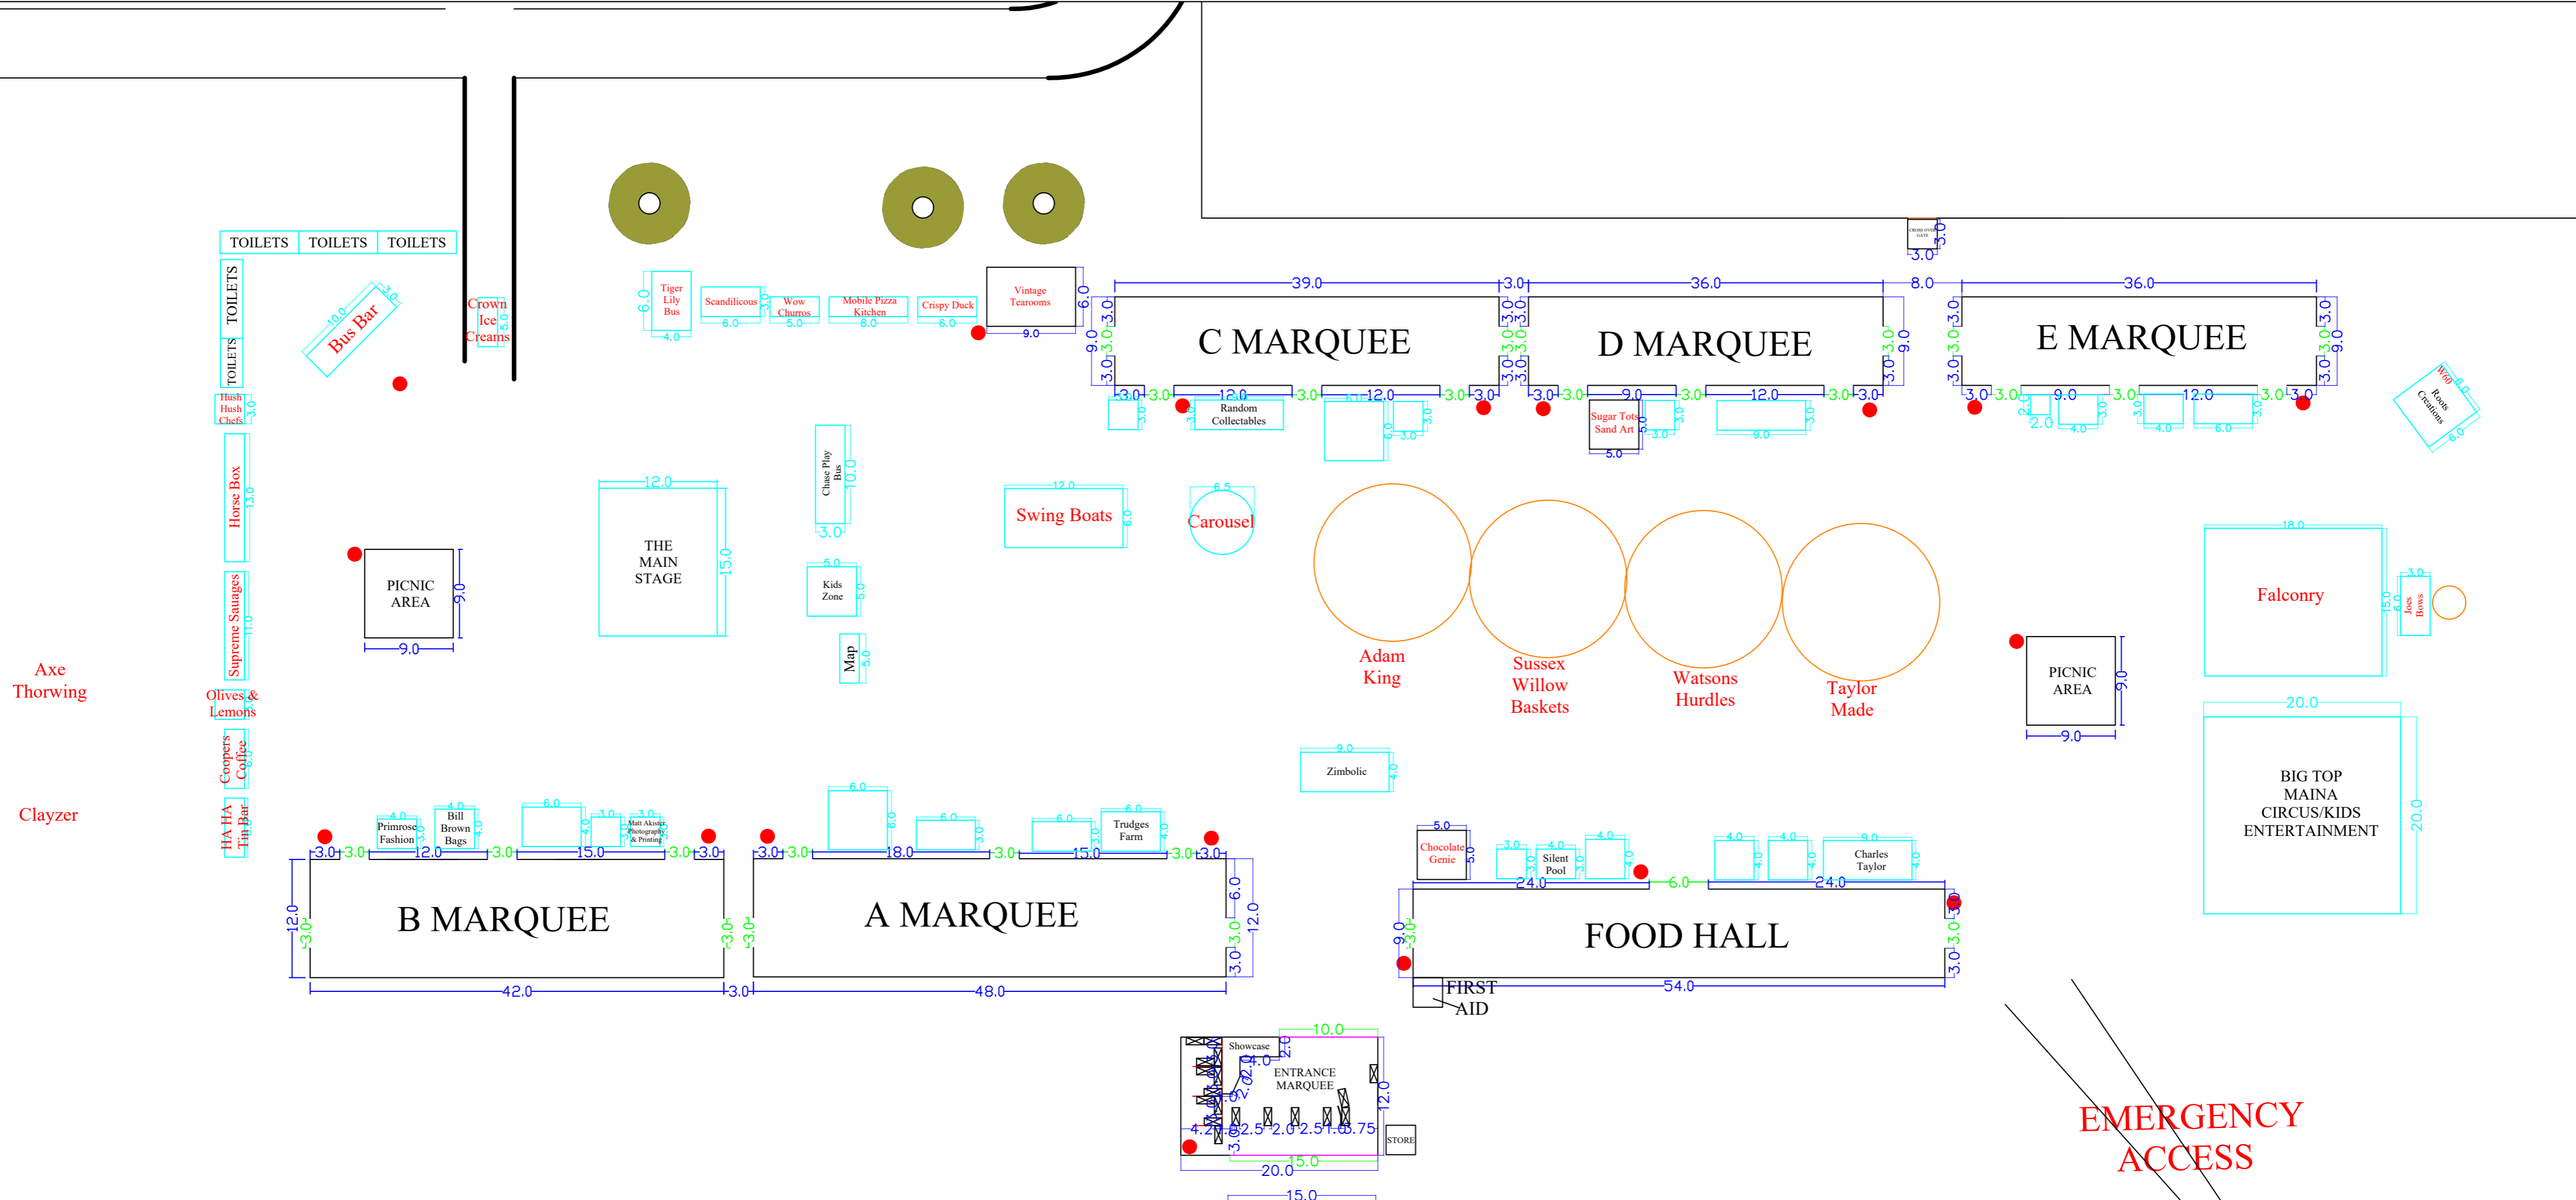

Weald of Kent Country Craft Show, Penshurst Place

03rd - 05th May 2025

SHOW PLAN

ASSEMBLY AREA

Penshurst Place nr Tonbridge	Drawing Name: KS25 Marquee Plan	Legend:	General Notes: Not to scale	Dominic House Seaton Road Highcliffe Dorset BH23 5HW United Kingdom Phone: +44 (0)1425 272711 Email: info@ichf.co.uk www.ichf.co.uk
	Drawing No: 2:0			
Scale: Not to Scale	Drawing Date: 09/01/25			
	Show Contact: Steve Mitchell			