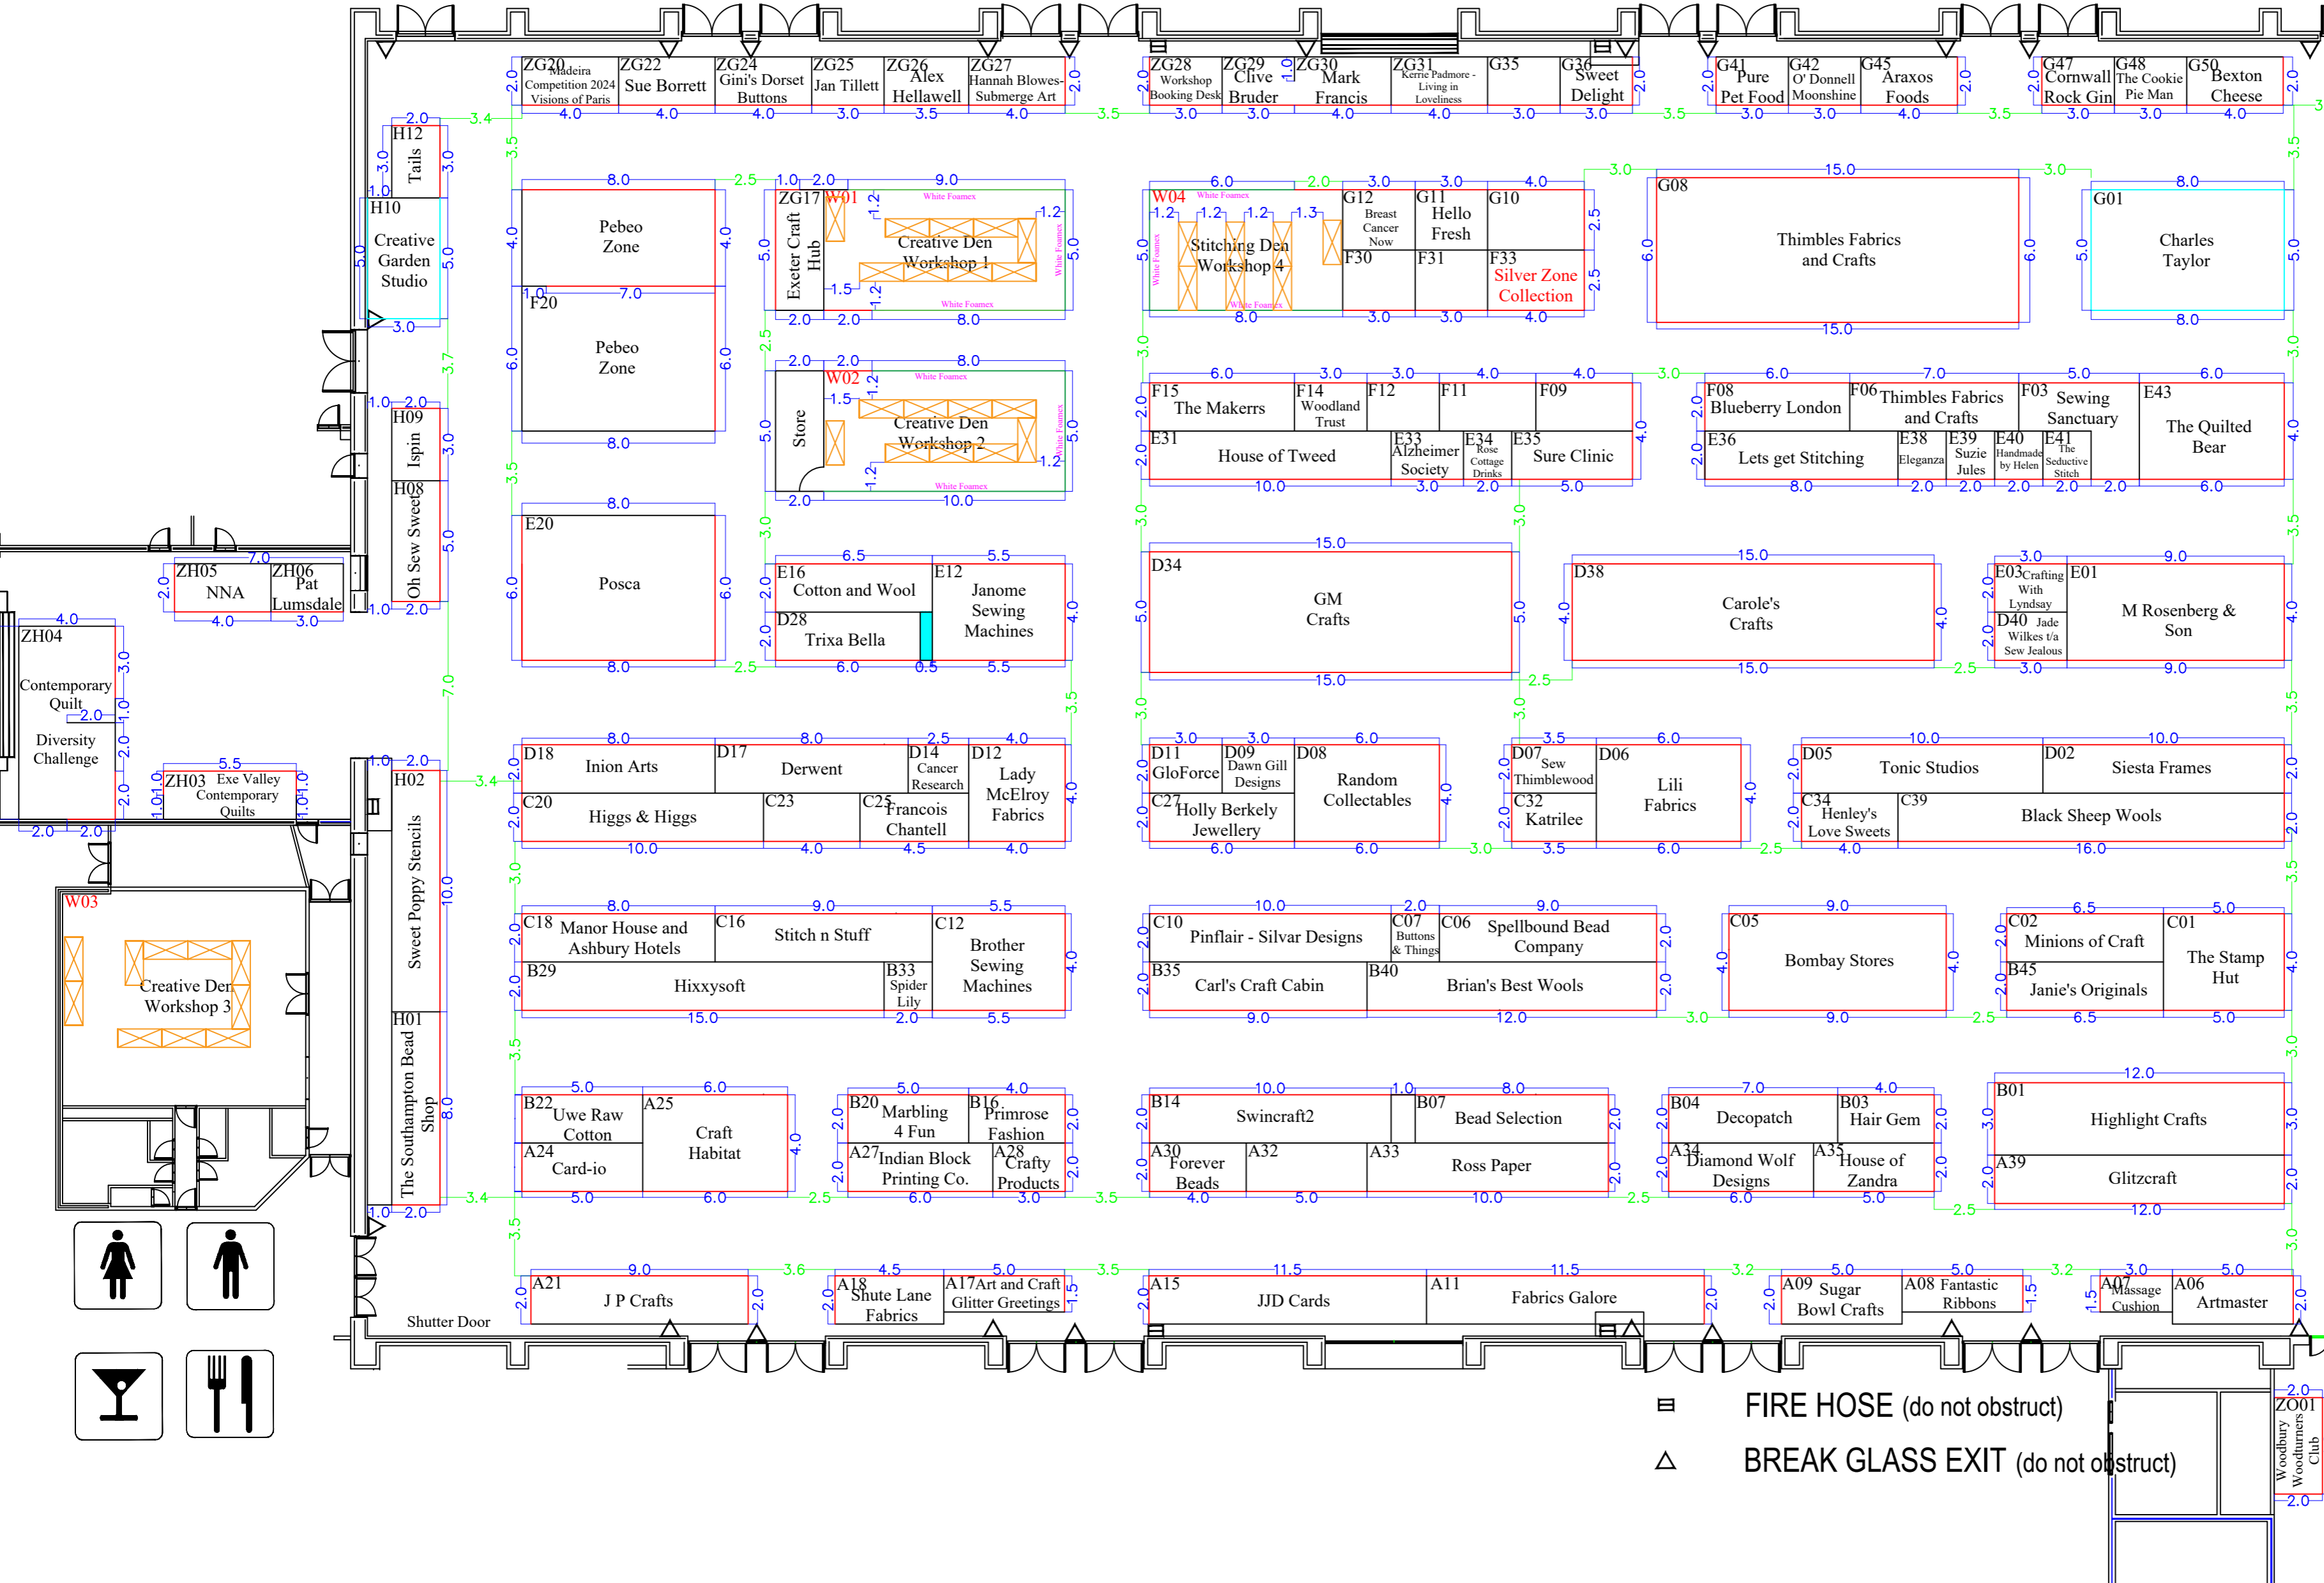

Creative Craft Show, Exeter

26th - 28th September 2024

Westpoint
Exeter

Drawing Name:
JE24
Drawing No:
4.0
Drawing Date:
03/09/24

Scale: 1:200

Show Contact:
Steve Mitchell

Legend:

- Standard Wall
- Facia only
- Low Wall
- Space Only

General Notes:

DATUM

Entrance

FOYER

Organisers Office

lobby

≡ FIRE HOSE (do not obstruct)

△ BREAK GLASS EXIT (do not obstruct)