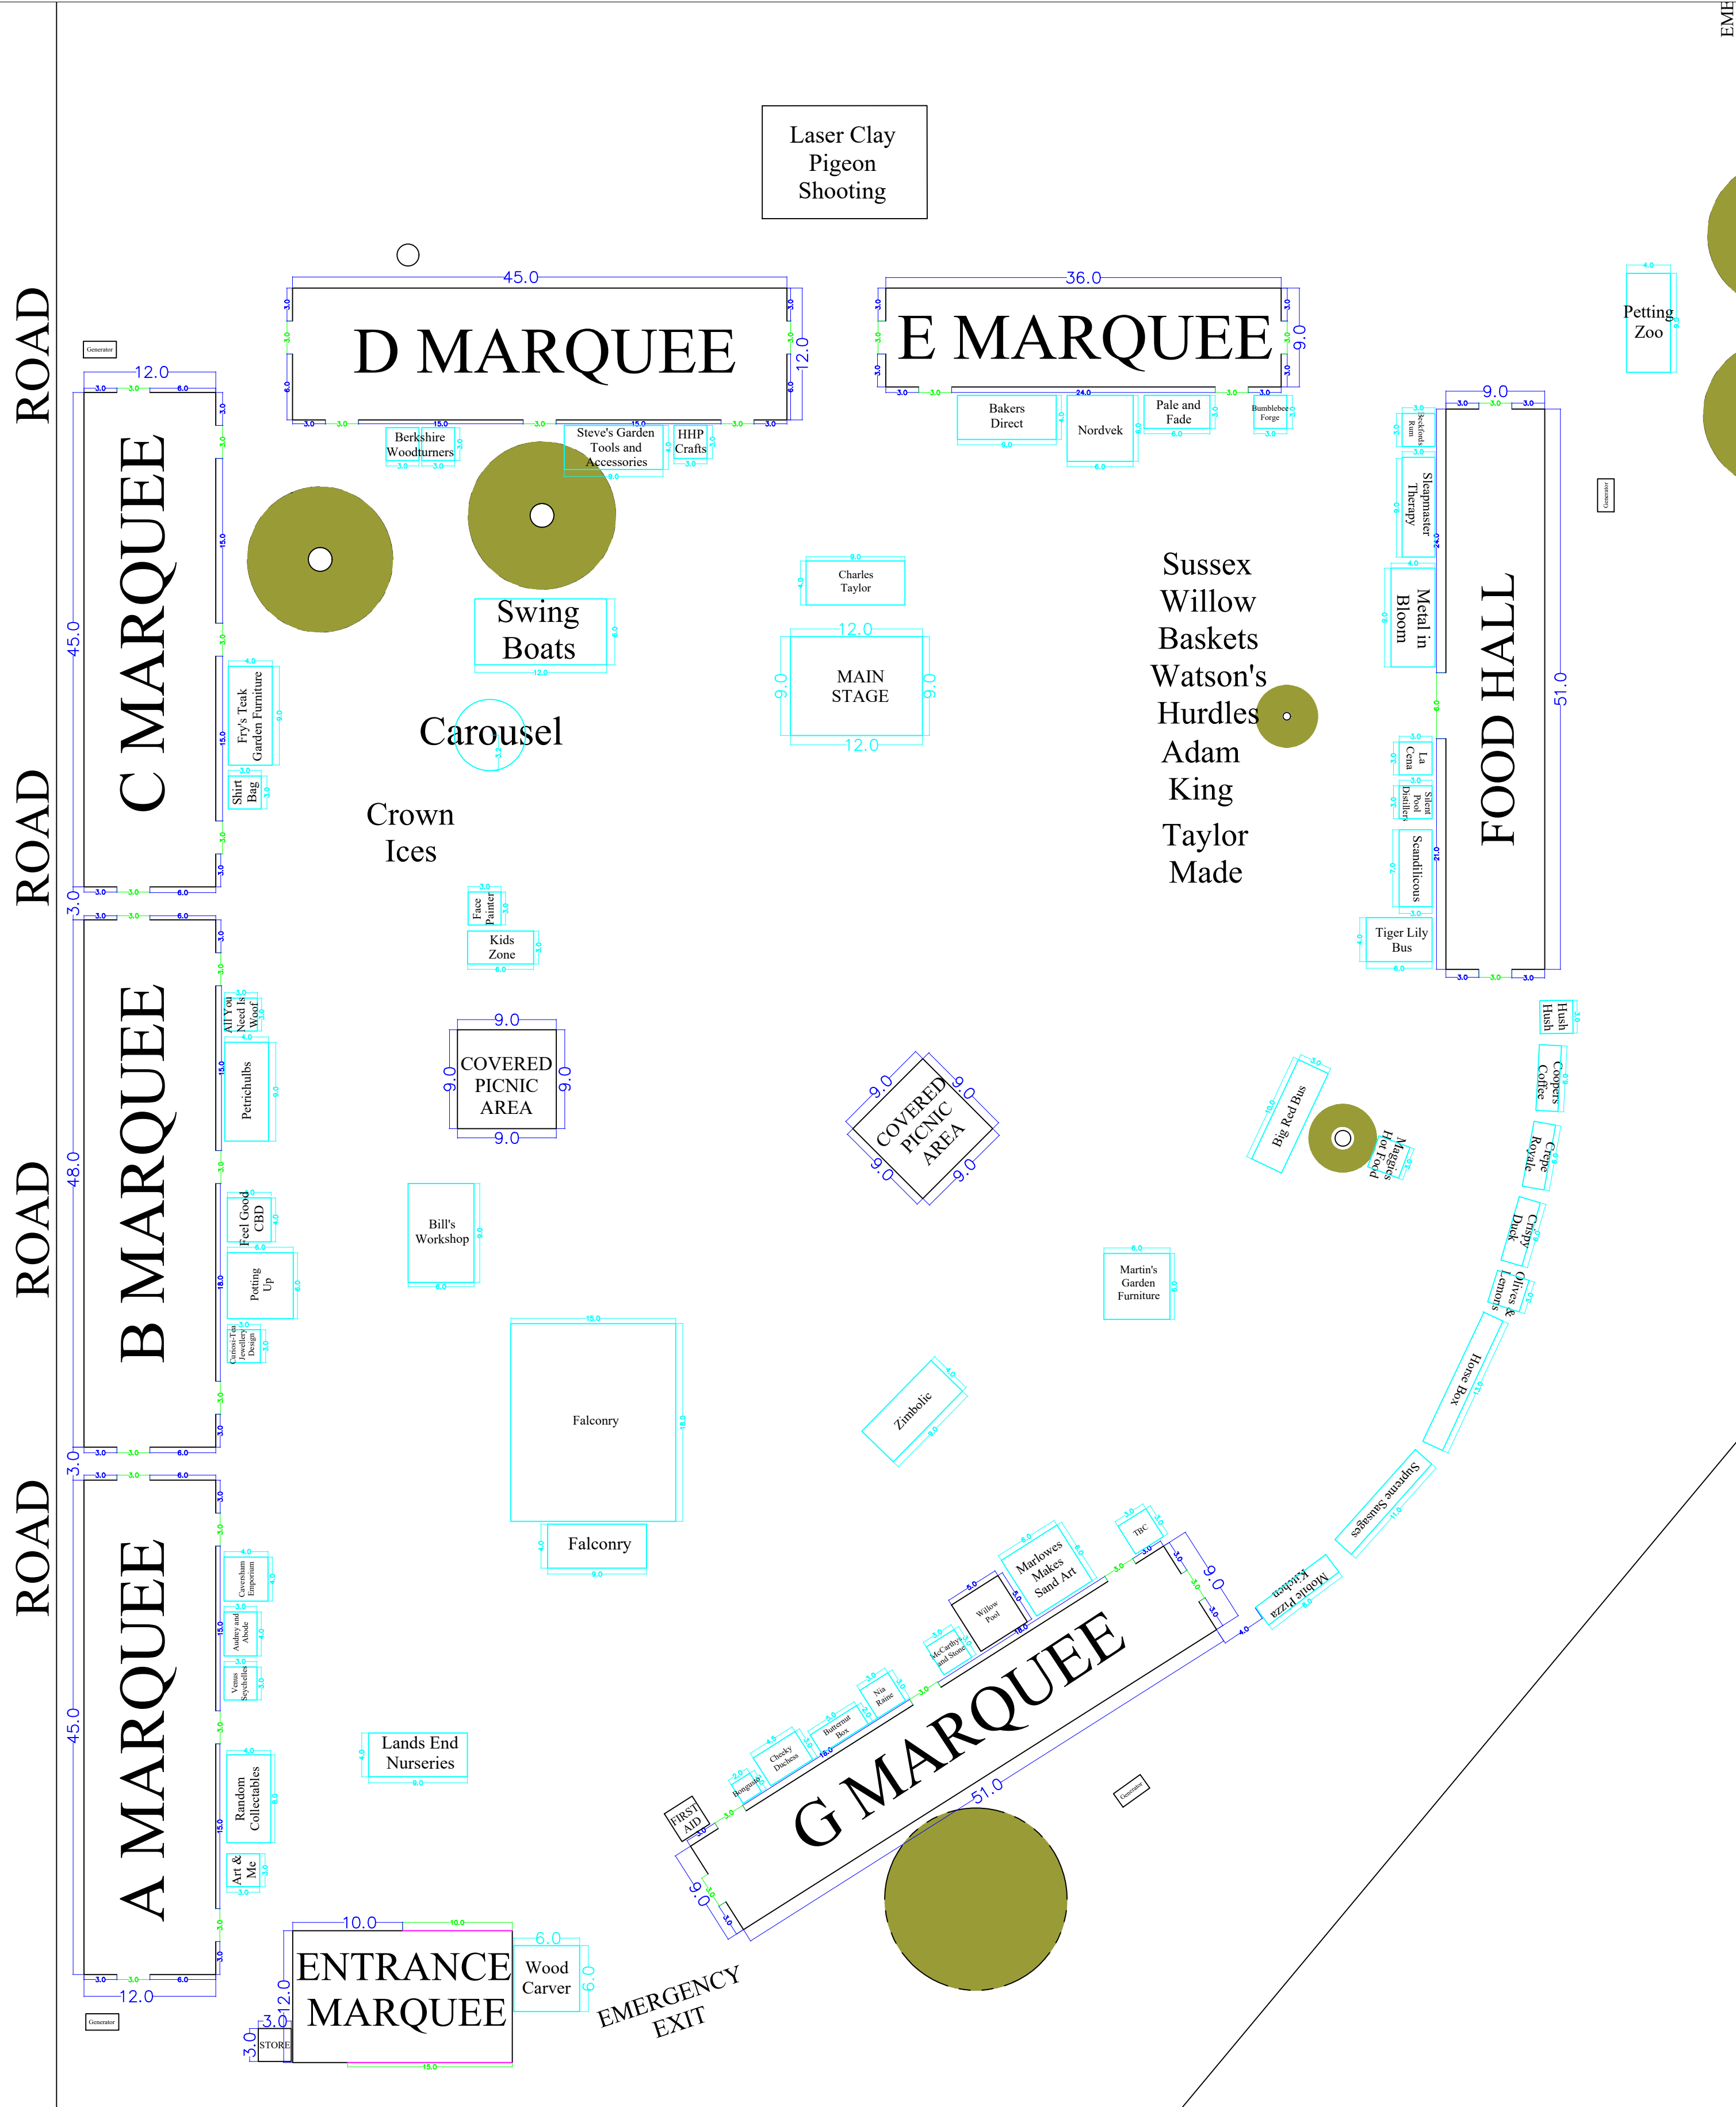

Henley Country Craft Show

23rd - 26th August 2024

Stonor Park
nr Henley

Drawing Name:
SP24 Overall Plan
Drawing No:
2.0
Drawing Date:
19/08/24
Show Contact:
Steve Mitchell

Legend:
Space Only

General Notes: